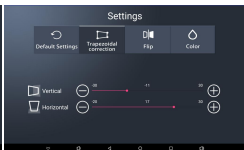

Projection Settings

Tips

- After setting up, click "O" at the screen bottom to save.
- Click "Exit" to discard save.

Function Display

• Color Adjustment

• Trapezoidal Correction

• Picture Rotation

Attention:
Please reset the
projection settings to
defaults before scanning.

ApowerMirror

- Apower Mirror is an application that can project the phone screen to a computer.
- Supports the wireless screen projection and the installation app of Apower Mirror is equipped with the delivery.
- By downloading ApowerMirror, the files, photos and videos in the mobile phone can be projected onto the Scanner terminal.

Usage

- Turn on your mobile phone and start the APP at Scanner terminal
- After the automatic search and configuration is completed, the screen projection can be realized.

Effect Demonstration