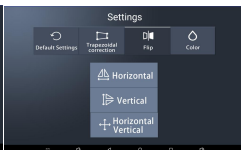

Projection Settings

Tips

- After setting up, click "O" at the screen bottom to save.
- Click "Exit" to discard save.

Function Display

• Color Adjustment

• Trapezoidal Correction

• Picture Rotation

Attention:
Please reset the
projection settings to
defaults before scanning.

ApowerMirror

- Apower Mirror is an application that can project the phone screen to a computer.
- Supports the wireless screen projection and the installation app of Apower Mirror is equipped with the delivery.
- By downloading ApowerMirror, the files, photos and videos in the mobile phone can be projected onto the Scanner terminal.

Usage

- Turn on your mobile phone and start the APP at Scanner terminal
- After the automatic search and configuration is completed, the screen projection can be realized.

Effect Demonstration