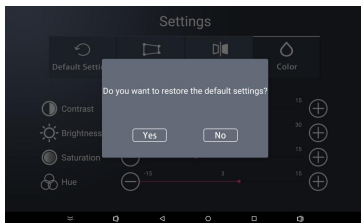

Projection Settings

Tips

- After setting up, click "O" at the screen bottom to save.
- Click "Exit" to discard save.

Function Display

• Color Adjustment

• Trapezoidal Correction

• Picture Rotation

Attention:
Please reset the
projection settings to
defaults before scanning.

ApowerMirror

- Apower Mirror is an application that can project the phone screen to a computer.
- Supports the wireless screen projection and the installation app of Apower Mirror is equipped with the delivery.
- By downloading ApowerMirror, the files, photos and videos in the mobile phone can be projected onto the Scanner terminal.

Usage

- Turn on your mobile phone and start the APP at Scanner terminal
- After the automatic search and configuration is completed, the screen projection can be realized.

Effect Demonstration