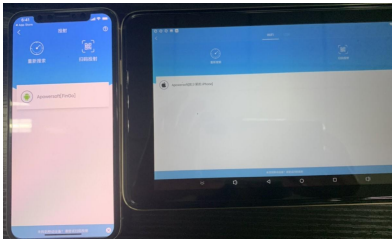

Projection Settings

Tips

- After setting up, click "O" at the screen bottom to save.
- Click "Exit" to discard save.

Function Display

• Color Adjustment

• Trapezoidal Correction

• Picture Rotation

Attention:
Please reset the
projection settings to
defaults before scanning.

ApowerMirror

- Apower Mirror is an application that can project the phone screen to a computer.
- Supports the wireless screen projection and the installation app of Apower Mirror is equipped with the delivery.
- By downloading ApowerMirror, the files, photos and videos in the mobile phone can be projected onto the Scanner terminal.

Usage

- Turn on your mobile phone and start the APP at Scanner terminal
- After the automatic search and configuration is completed, the screen projection can be realized.

Effect Demonstration