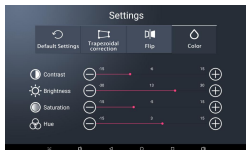

Projection Settings

Tips

- After setting up, click "O" at the screen bottom to save.
- Click "Exit" to discard save.

Function Display

• Color Adjustment

• Trapezoidal Correction

• Picture Rotation

Attention:
Please reset the
projection settings to
defaults before scanning.

ApowerMirror

- Apower Mirror is an application that can project the phone screen to a computer.
- Supports the wireless screen projection and the installation app of Apower Mirror is equipped with the delivery.
- By downloading ApowerMirror, the files, photos and videos in the mobile phone can be projected onto the Scanner terminal.

Usage

- Turn on your mobile phone and start the APP at Scanner terminal
- After the automatic search and configuration is completed, the screen projection can be realized.

Effect Demonstration